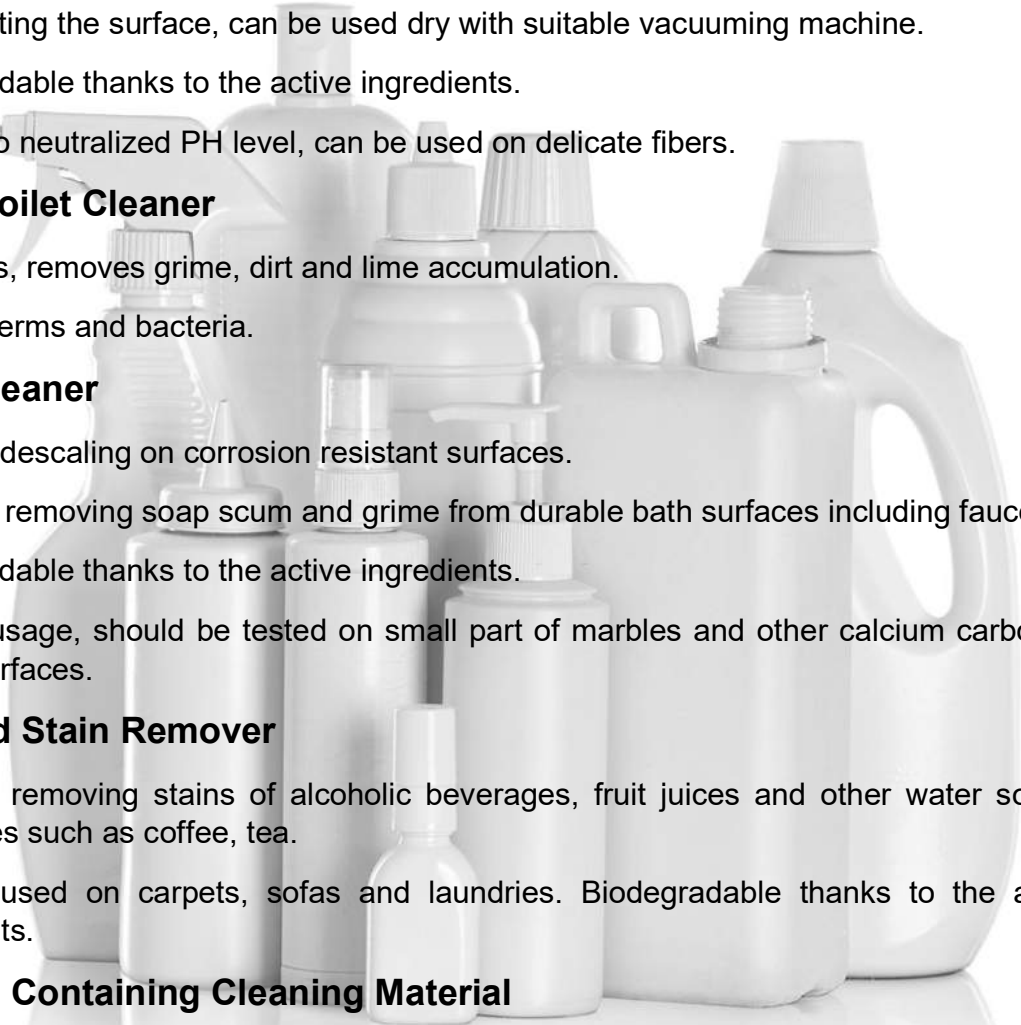

GENERAL CLEANING PRODUCTS

Carpet Shampoo for Machines

Suitable for cleaning carpets and sofa surfaces with wet type sofa cleaning machines.

Foam density can be controlled easily.

After dusting the surface, can be used dry with suitable vacuuming machine.

Biodegradable thanks to the active ingredients.

Thanks to neutralized PH level, can be used on delicate fibers.

WC – Toilet Cleaner

Disinfects, removes grime, dirt and lime accumulation.

Kills all germs and bacteria.

Bath Cleaner

Used for descaling on corrosion resistant surfaces.

Great for removing soap scum and grime from durable bath surfaces including faucets.

Biodegradable thanks to the active ingredients.

Prior to usage, should be tested on small part of marbles and other calcium carbonate based surfaces.

Dirt and Stain Remover

Used for removing stains of alcoholic beverages, fruit juices and other water soluble beverages such as coffee, tea.

Can be used on carpets, sofas and laundries. Biodegradable thanks to the active ingredients.

Mineral Containing Cleaning Material

Works on sinks, tiles, bath surfaces, kitchen appliances, aluminum, chrome and other hard surfaces: cleans and shines without any scratches.

With the help of minerals and active ingredients, takes away hardened dirt.

Leaves a great scent behind and takes away bad odor.